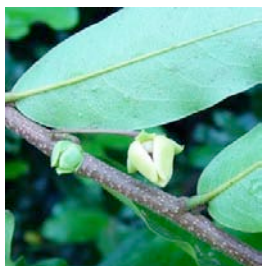

species Polyalthia suberosa
family Annonaceae
type Shrub
common name

Drought tolerant, beautiful foliage, relatively fast growing.
Shrub; evergreen; rough bark; thornless.

species Ehretia pubescens
family Boraginaceae
type Tree
common name

Drought tolerant, bird attractor.
Small tree to 6 meters; deciduous; smooth bark; thornless.

species Pleurostyliia opposita
family Celastraceae
type Shrub
common name

Drought tolerant, beautiful foliage, relatively fast growing.
Shrub; evergreen; smooth bark; thornless.

Drought tolerant, beautiful foliage, relatively fast growing.
Climber; evergreen; smooth bark; thornless.

species Pavetta indica
family Rubiaceae
type Shrub

Drought tolerant, butterfly attractor.

Shrub; brevi deciduous; smooth bark; thornless.